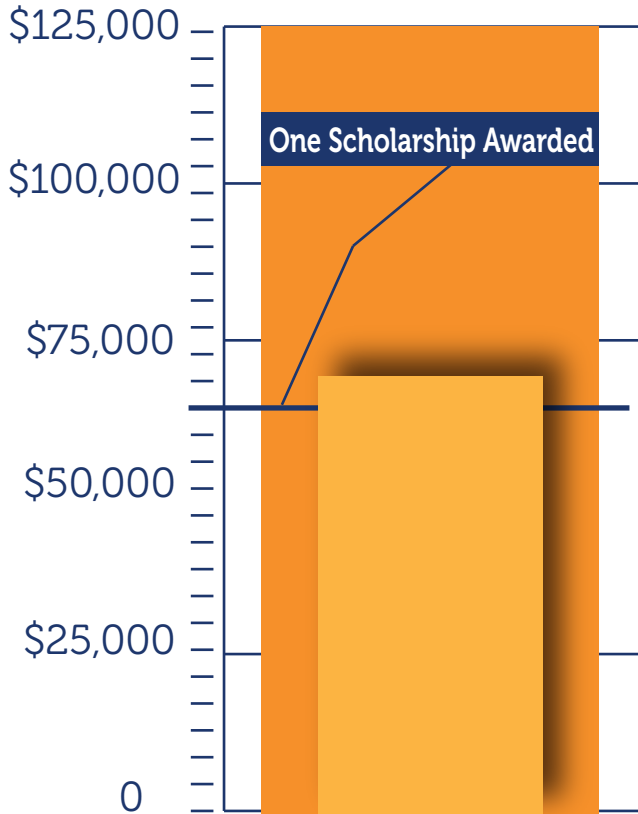

Snow College Alumni Scholarship Fund

125th Anniversary \$1,000 Donors

Charles M. Alder Family
 Anonymous
 Douglas L. Barton
 Boyd R. and Sandra Beck
 Mr. Michael T. Benson
 Leonard M. & Laura Blackham
 Mr. & Mrs. Scott Bushnell
 Mr. & Mrs. J. Gordon Christensen
 Kyle & Daniece Crump
 Lynn R. & Edda Cox Family
 Mr. & Mrs. DeVere Day
 Mr. Kyle T. Day
 Lavon, Marianne & Kevin Day
 Ephraim Senior Citizen Center
 Loriann Fish
 Dr. Matthew L. Hansen
 Jake Hinkins
 Ms. Elma Lowry Johnson
 R. Kent & Jean C. Johnson
 Ms. Leslie C. Keisel
 Joe & Pam Lyman

Total as of October 10, 2016

\$71,919.60

\$1,000 Gifts Made: 43