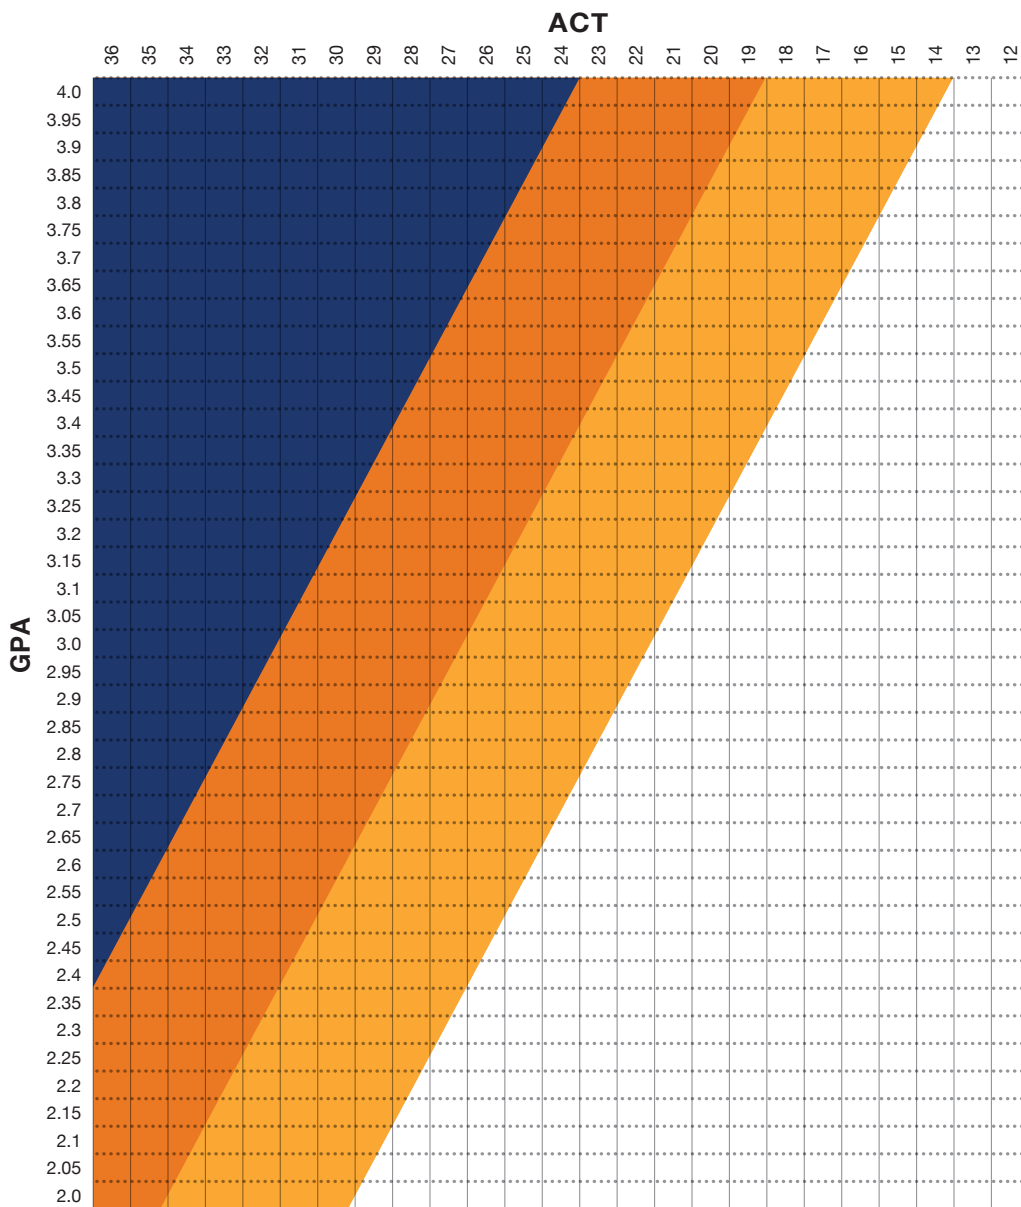

# SNOW COLLEGE

## Snow College Academic Scholarship Award Levels

**Academic Elite**  
Full Tuition, renewable for up to four semesters

**Academic Excellence**  
\$1,400 total, \$700 semester, two semesters

**Academic Honors**  
\$400 total, \$200 semester, two semesters