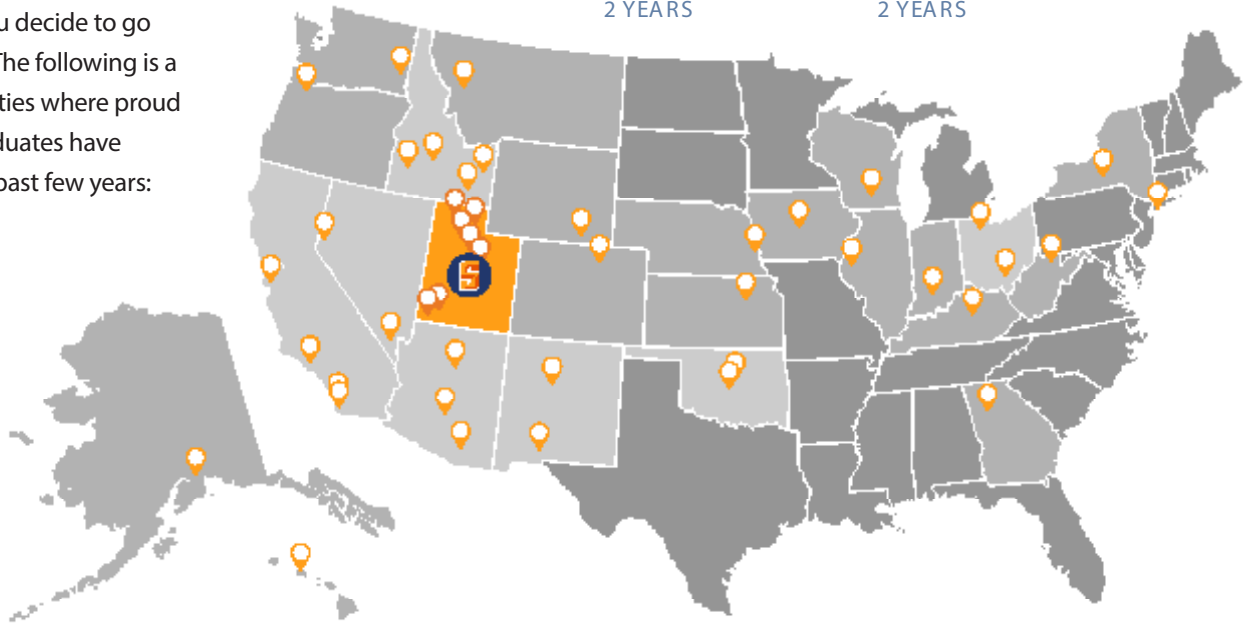

CHECK US OUT!

-  @snowglobal1
-  @globalbadgers
-  @globalbadgers

#SnowCollege

**SNOW
COLLEGE**

**T · H · E
BEST
TWO-YEAR
COLLEGE**

· IN AMERICA ·

**QUALITY
EDUCATION**

**STUDENT
success**

CNNMoney

The Best Schools

WashingtonMONTHLY

RATE MY PROFESSORS

**Affordable
Colleges**

Best Value School Award
- University Research & Review -

PATH TO GRADUATION

Your journey begins at Snow College. Where you decide to go next is up to you. The following is a sample of universities where proud Snow College graduates have transferred in the past few years:

Arizona State
Boise State
Bowling Green
BYU
BYU Hawaii
BYU Idaho
Cornell
Creighton University
Dixie State University
Georgia Tech
Iowa State

Juilliard
Kansas State
New Mexico State
Northern Arizona
Ohio University
Oklahoma State
Oklahoma University
Portland State
San Diego State
Southern Utah University
Stanford University

University of New Mexico
University of West Virginia
University of Alaska-Anchorage
University of Arizona
University of Indiana
University of Kentucky
University of Montana
University of Nevada-Reno
University of Northern Colorado
University of Southern California
University of Utah